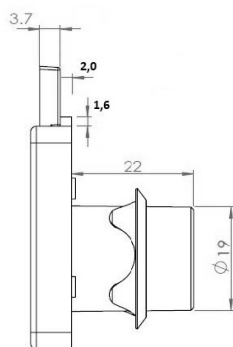

PRODUCT SHEET

Description:

Rim Lock 850S, NPL, $\varnothing 19 \times 22 \text{mm}$, Snake CK SISO, Drawer,

Item number:

14.00.200-0

Units	Box	Carton	HS Code	Barcode
Pcs.	24	240	8301300000	
				5704866031615