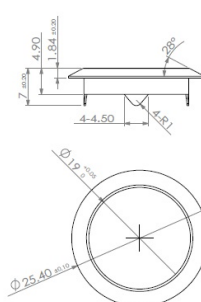

PRODUCT SHEET

Description:

Rim Lock 850S, NPL, $\varnothing 19 \times 22 \text{mm}$, Snake CK SISO, Drawer,

Item number:

14.00.200-0

Units	Box	Carton	HS Code	Barcode
Pcs.	24	240	8301300000	
				5704866031615