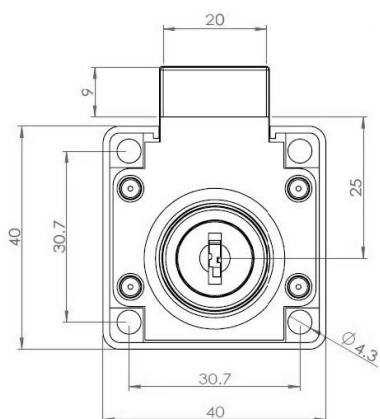

PRODUCT SHEET

Description:

Rim Lock 850S, NPL, $\varnothing 19 \times 22 \text{mm}$, Snake CK SISO, Drawer,

Item number:

14.00.200-0

Units	Box	Carton	HS Code	Barcode
Pcs.	24	240	8301300000	
				5704866031615